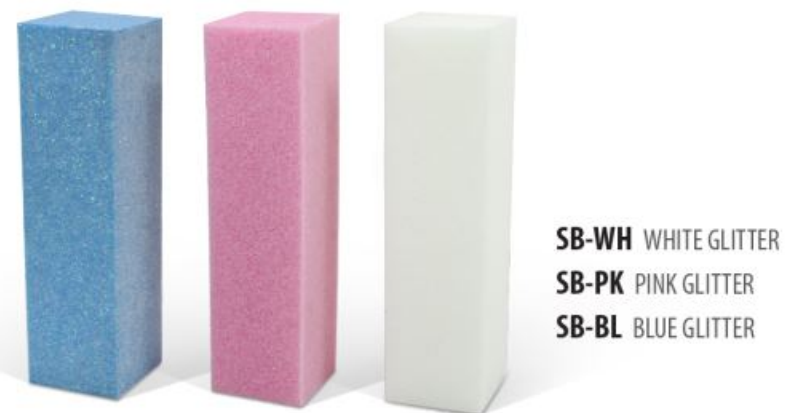

SANDING BLOCK BUFFER 500 pcs/case

- SB-WH WHITE GLITTER
- SB-PK PINK GLITTER
- SB-BL BLUE GLITTER

NO DISPONIBLE