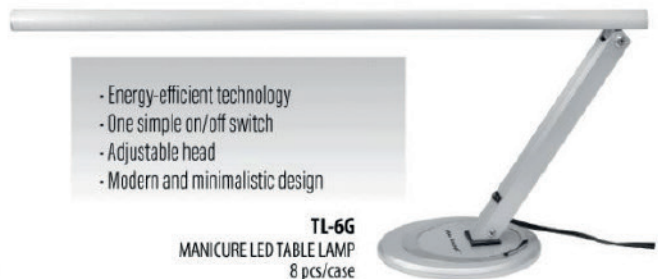

- Energy-efficient technology
- One simple on/off switch
- Adjustable head
- Modern and minimalistic design

TL-6G
MANICURE LED TABLE LAMP
8 pcs/case

$226.000