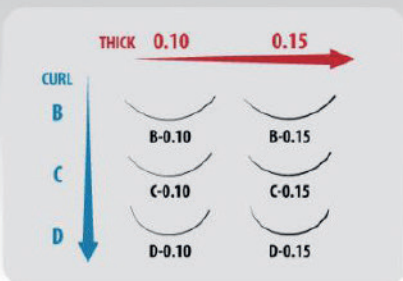

EYELASHES & ACCESSORIES

MINK EYELASH EXTENSIONS SYSTEM

MIX 12 LINES 7mm ~14mm (length) 10 pcs/inner